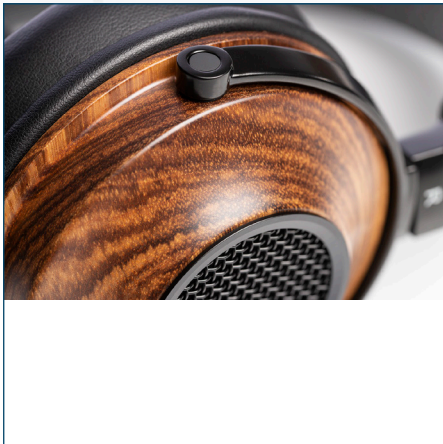

ULTIMATE ONE OVER EAR HEADPHONES

The KLH Ultimate One is a premium, high-performance, Over-Ear, Open-Back dynamic headphone for true high-fidelity stereo listening via either a wired 3.5mm or ¼" adapter connection.

FEATURES

- 50mm Pure Beryllium Driver.
- Headband & Earpads use premium lambskin and top-grade cowhide leathers with dual-layer memory foam for ultimate comfort and maximum durability.
- Solid, Real Zebrawood earcups for eye-catching beauty and acoustic integrity.
- Extremely comfortable and lightweight at only 12 ounces/340grams.
- 32 Ohm impedance
- 97 dB sensitivity
- Frequency response: 18 Hz to 22kHz +/- 3db
- 108 db SPL
- 2 meter detachable, 3.5mm pure silver-litz braided cable (¼" adapter included)
- KLH Branded, hard-sided black leather travel case plus a luxuriously soft velour carry bag.
- 2-year Warranty