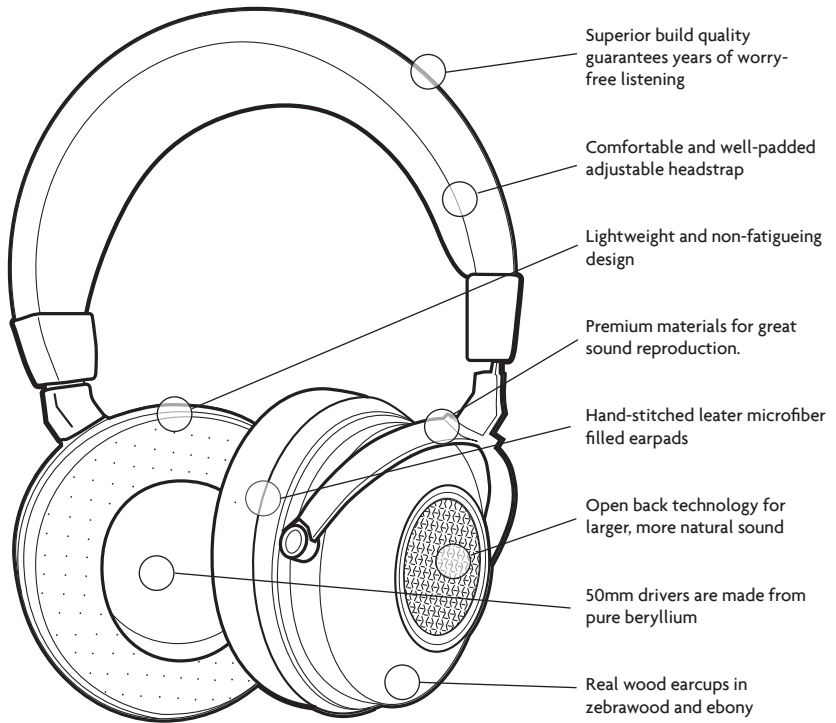

## WHAT'S INSIDE

Inside this package you will find the following:

Style	Over ear open air design
Driver Type	Beryllium
Driver Diameter	50 mm
Mic/Remote	N/A
Cable	2m Tangle-Resistant Cable
Frequency Response	18Hz-22kHz
Sensitivity (1mW)	108 dB SPL
Power Handling	1.8mW input power max
Impedance (1kHz)	32 ohms
Input Connections	3.5 mm
Weight	300g??
Colors	Real Ebony or Zebra Wood